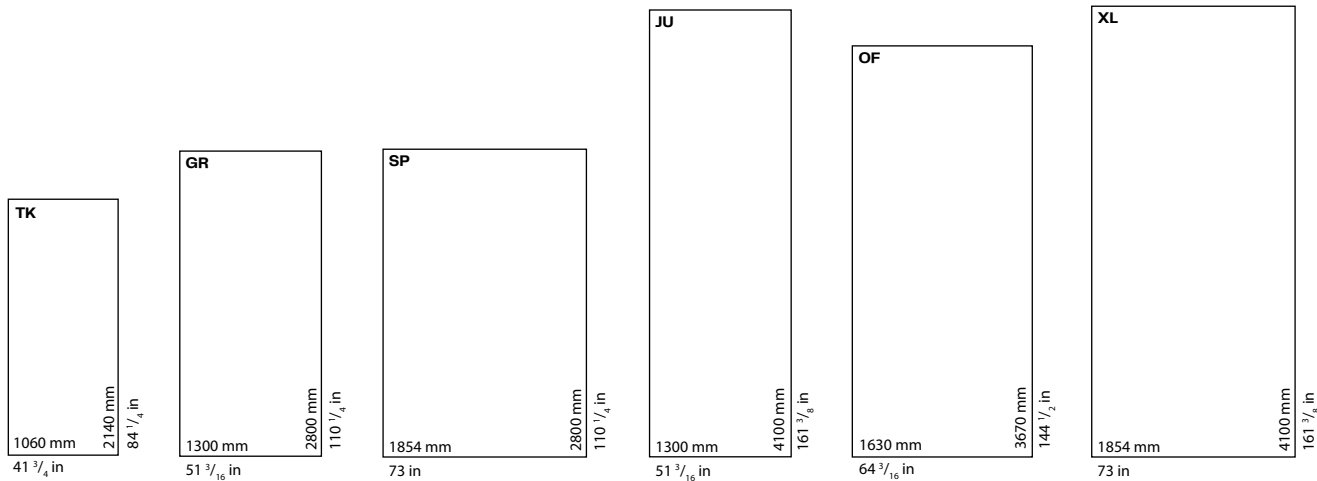

Fundermax

No matter if it is wall lining, interior design, furniture, or a facade, you will find Fundermax where ideas and materials meet. As a global market leader in the field of compact panels and laminates, the company is proud to look back on a history spanning 130 years. The continued success is based on the highest quality, innovative and varied design, and sustainable production. Made in Austria—with great love for wood as a natural material, creations, and imagination.

- modern production facilities in Austria and Norway
- around 1,500 employees
- part of Constantia Industries AG
- The Austrian Excellence Award (2018)

To see the current range of format sizes for each product: fundermax.us/product/interior-architectural-panels/