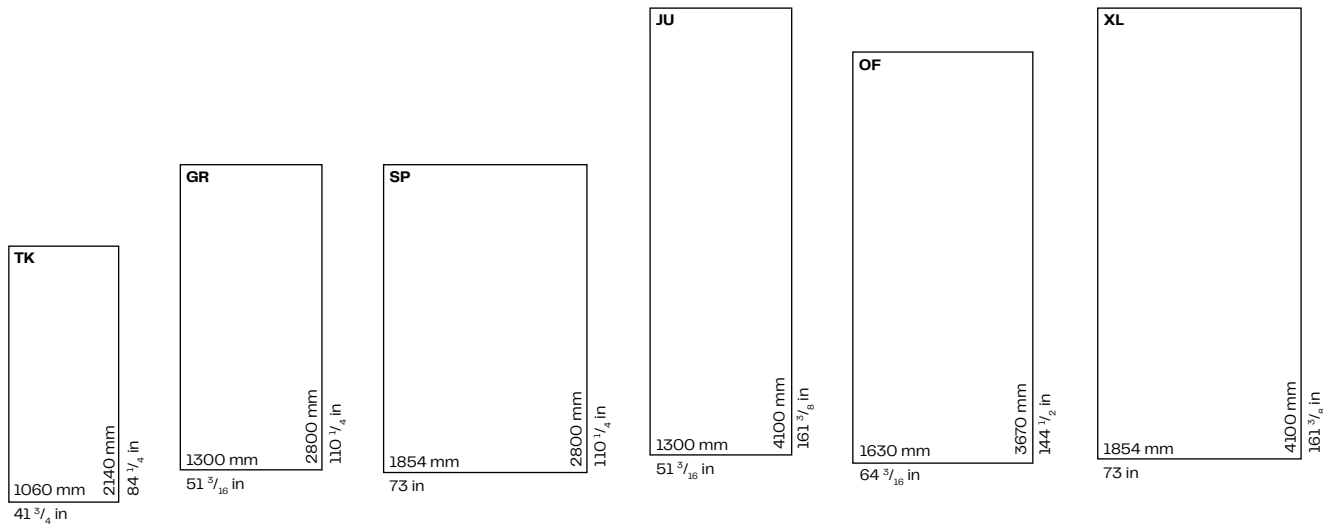

Fundermax

No matter if it is wall lining, interior design, furniture, or a facade, you will find Fundermax where ideas and materials meet. As a global market leader in the field of compact panels and laminates, the company is proud to look back on a history spanning 130 years. The continued success is based on the highest quality, innovative and varied design, and sustainable production. Made in Austria—with great love for wood as a natural material, creations, and imagination.

- modern production facilities in Austria and Norway
- around 1,500 employees
- annual sales of €500 million
- part of Constantia Industries AG
- The Austrian Excellence Award (2018)

To see the current range of format sizes for each product: fundermax.us/product/interior-architectural-panels/